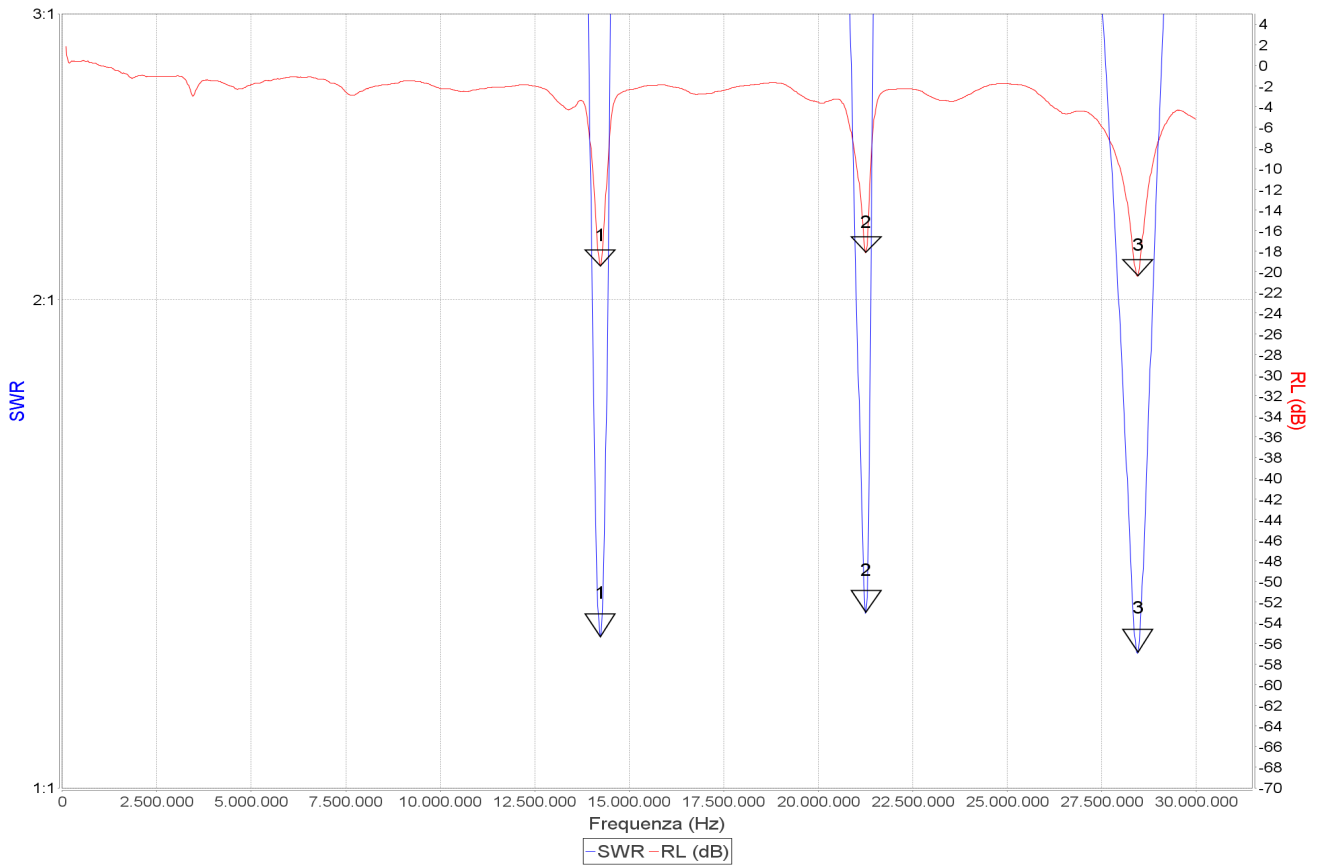

Testexport

Marker	Frequenza	RL (dB)	RP (°)	Z (Ω)	Rs (Ω)	Xs (Ω)	Theta	SWR
1	14.229.388	-19,41	139,88	42,5	42,1	5,9	7,9	1,24:1
2	21.265.480	-18,12	38,18	60,7	60,0	9,4	8,9	1,28:1
1-2	7.036.092	1,29	101,70	18,3	18,0	3,5	0,0	---
3	28.454.116	-20,35	154,66	42,0	41,9	3,5	4,7	1,21:1

Commento:

Date: 06/06/18 19.58
 Mode: Reflection
 Analyser: miniVNA / mini radio solutions - miniVNA
 Scan
 Start: 100000 / 100.000
 Stop: 29998624 / 29.998.624
 Samples: 1568
 Overscan: ?
 Calibration
 Samples: 2000
 Overscan: 0
 File: ---
 User: Administrator
 Headline: Testexport
 Port extension len: <not set>m

Port extension vf: <not set>