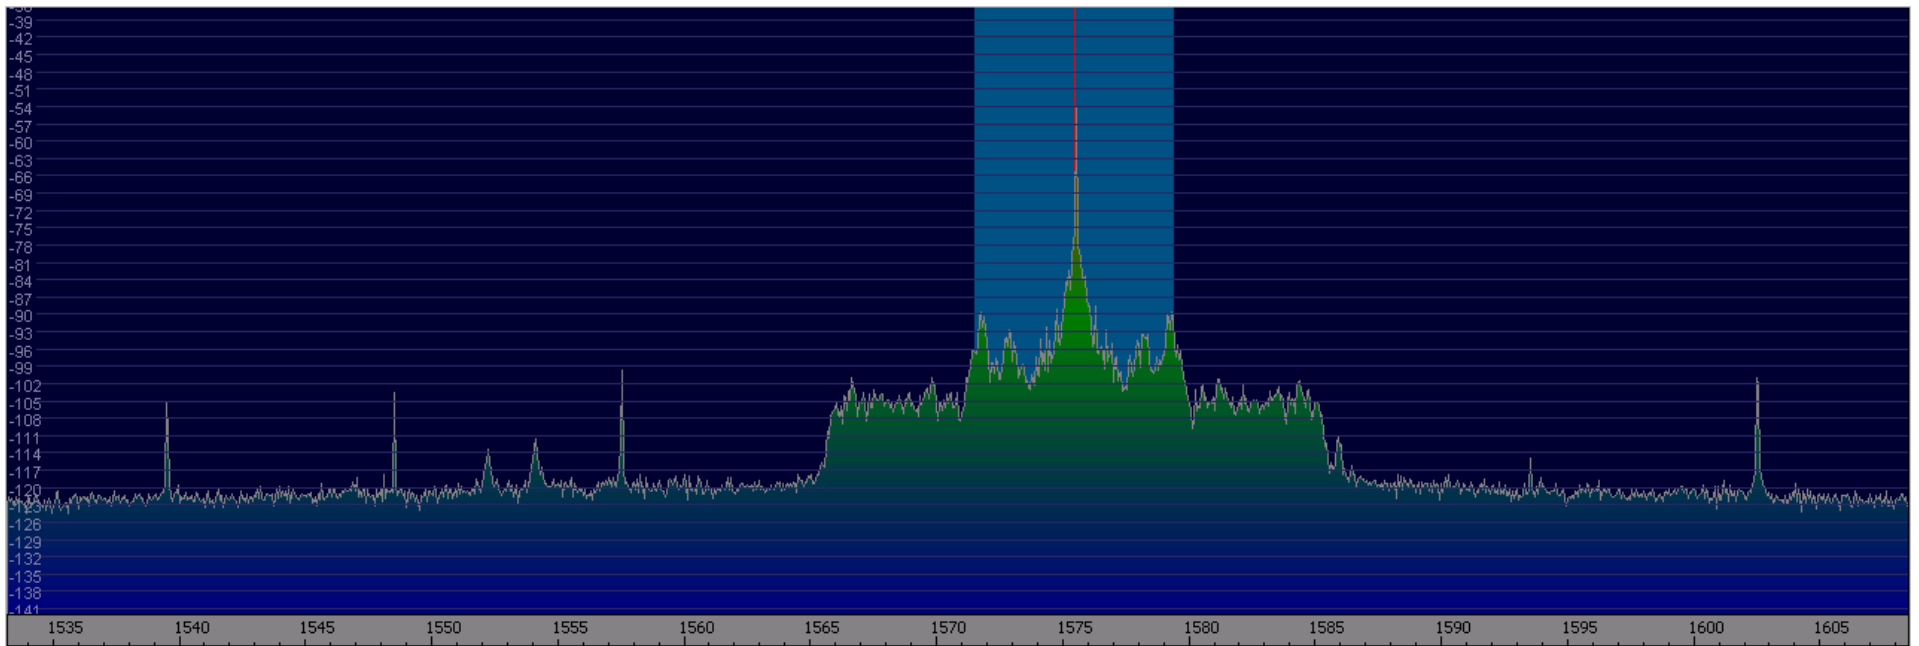

S-units Squelch:

Soundcard [F5]

Bandwidth [F6] _____

Options [F7] _____

Help / Update [F1] _____

Full Screen [F11] _____

Stop [F2] _____

Minimize [F3] _____

Exit [F4] _____

NR NB Notch
 Mute AGC Slow Despread AMP +42
 CW ZAP CW AFC CW Peak CWFullBw

14/03/13 19:13:47
 CPU HSDR: 47%
 CPU Total: 56%

Waterfall Spectrum RBW 22.0 Hz Avg Speed
 Zoom _____

Waterfall Spectrum RBW 5.9 Hz Avg Speed
 Zoom _____