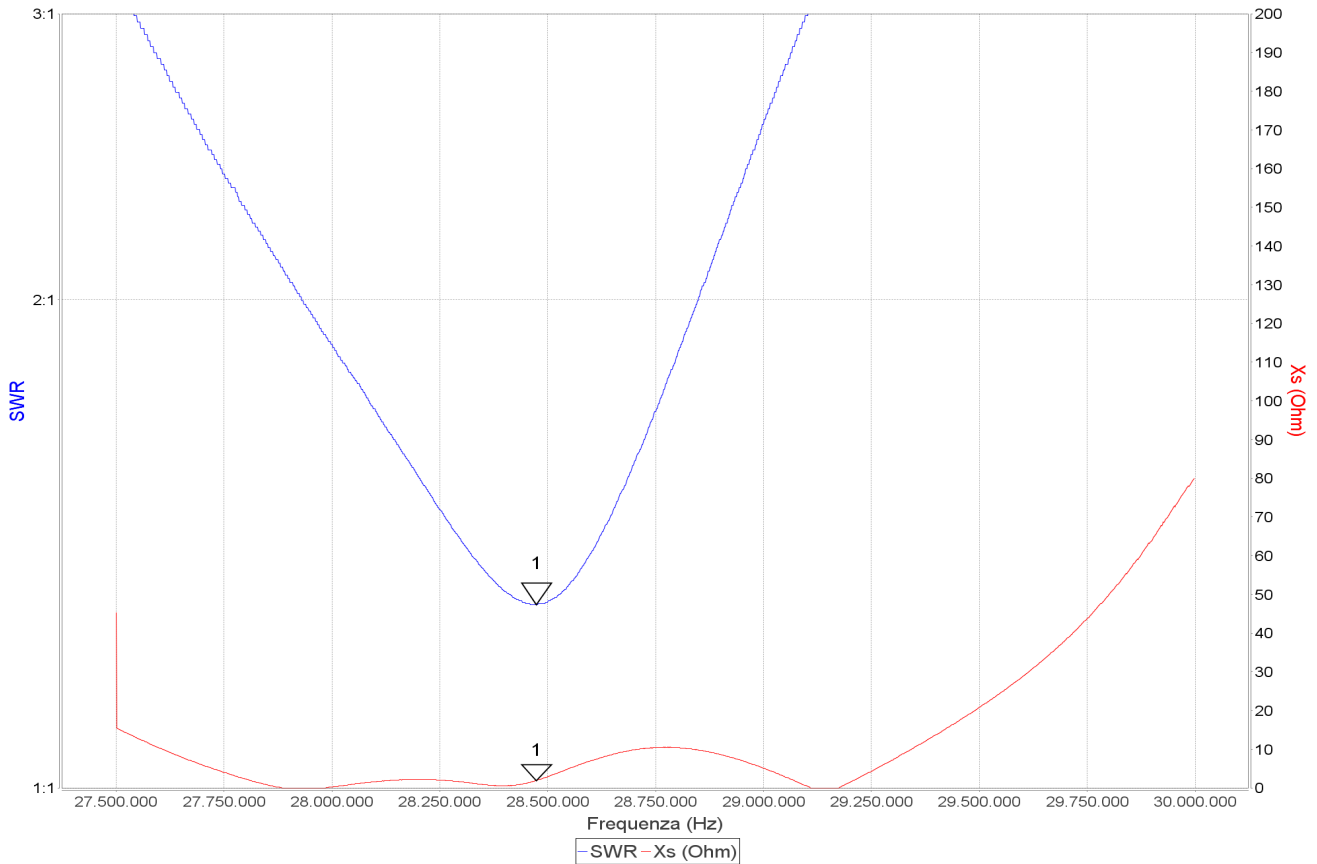

Testexport

Marker	Frequenza	RL (dB)	RP (°)	Z ()	Rs ()	Xs ()	Theta	SWR
1	28.473.934	-17,77	169,09	38,7	38,7	1,9	2,8	1,30:1

Commento:

Date: 19/04/18 12.50
 Mode: Reflection
 Analyser: miniVNA / mini radio solutions - miniVNA
 Scan
 Start: 27500000 / 27.500.000
 Stop: 29999392 / 29.999.392
 Samples: 1568
 Overscan: ?
 Calibration
 Samples: 2000
 Overscan: 0
 File: ---
 User: Administrator
 Headline: Testexport
 Port extension len: <not set>m
 Port extension vf: <not set>