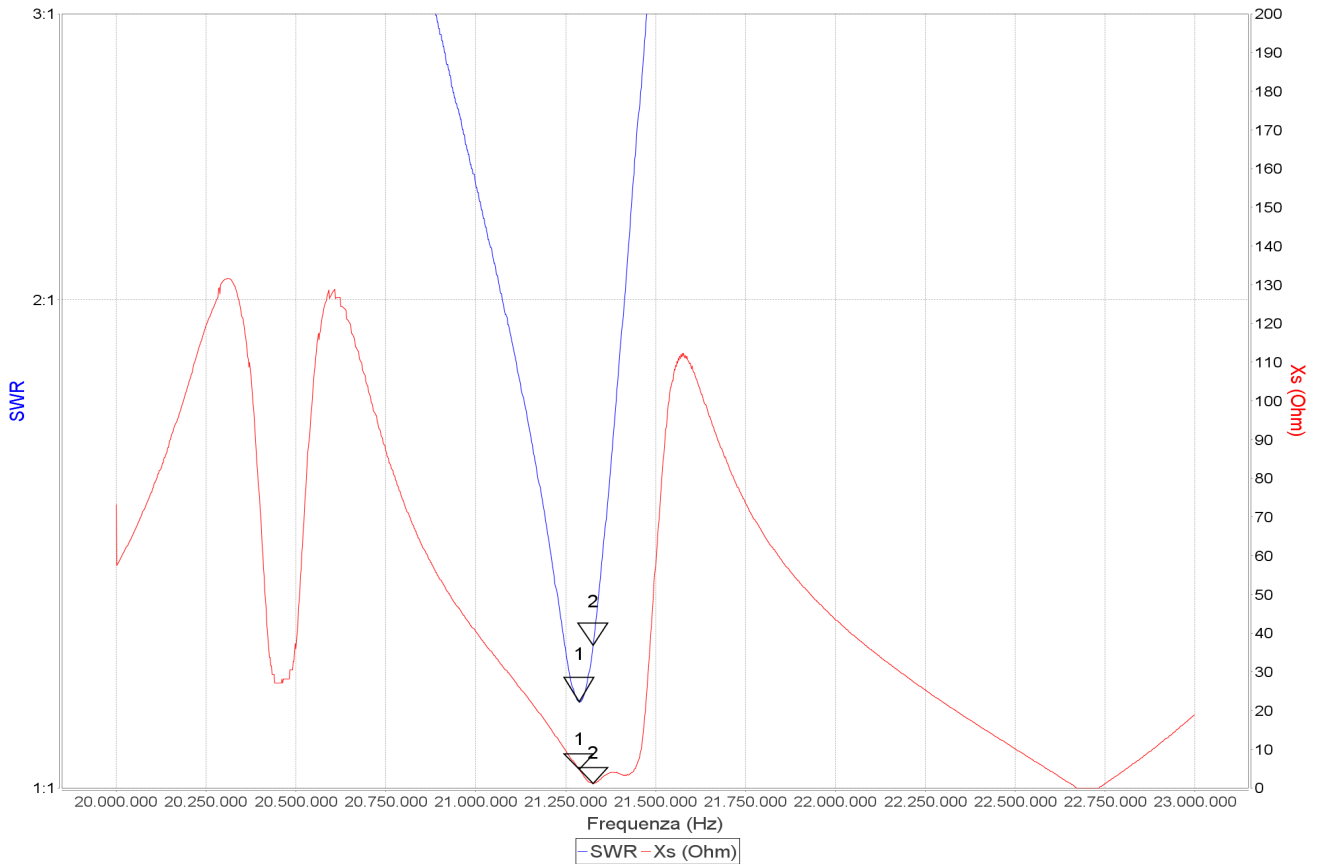

Testexport

Marker	Frequenza	RL (dB)	RP (°)	Z ()	Rs ()	Xs ()	Theta	SWR
1	21.287.449	-24,28	45,75	54,4	54,2	4,8	5,0	1,13:1
2	21.325.709	-19,94	5,45	61,1	61,1	1,2	1,1	1,22:1
1-2	38.260	4,34	40,29	6,7	6,9	3,6	0,0	---

Commento:

Date: 19/04/18 12.48
 Mode: Reflection
 Analyser: miniVNA / mini radio solutions - miniVNA
 Scan
 Start: 20000000 / 20.000.000
 Stop: 22999584 / 22.999.584
 Samples: 1568
 Overscan: ?
 Calibration
 Samples: 2000
 Overscan: 0
 File: ---
 User: Administrator
 Headline: Testexport
 Port extension len: <not set>m
 Port extension vf: <not set>